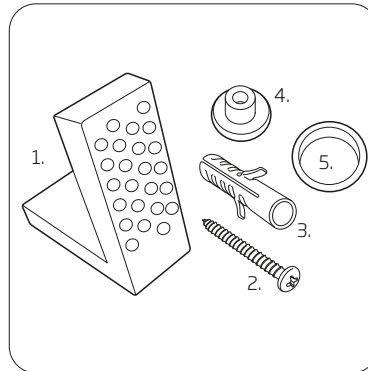

TECHNICAL DATA SHEET

Sky Close Coupled Fully Enclosed WC

R2

NO.	Description	Product Code	Fixings included	Gross Weight
1	Close Coupled Cistern	SN63CCC	YES	15KG
2	Soft Close Toilet Seat	SYSCTS	YES	2KG
3	Fully Enclosed CC WC	SY610CFP	YES	36KG

Floor Fixings

- 1. 2x Nylon Floor Bracket
- 2. 4x Stainless Steel Screws
- 3. 2x Nylon Screw Plugs
- 4. 2x Nylon Screw Collars
- 5. 2x Nylon Collar Caps (Metalic Finish)

Spare Code: SP11078

DIMENSIONS

DIAGRAMS NOT TO SCALE | ALL DIMENSIONS IN MM TOLERANCE OF ± 5 MM
ALL PRODUCTS CONFORM TO BRITISH STANDARDS

FAQs

Q - Where is the inlet valve?
A - Bottom inlet, back right of the pan.

Q - What is the flush volume?
A - 6/4L

Q - Can this pan be used with a side connection outlet pipe?
A - No

Q - Are there any other compatible seats?
A - No

Q - Is this WC rimless or box rim?
A - Rimless

Key Dimensions Descriptions	Key Dimensions (mm)
Front to Back Footprint	520mm
Left to Right Footprint	250mm
Bowl Front to Back	320mm
Bowl Left to Right	270mm
Pan Height	420mm
Pan Overall Front to Back	610mm
Centre Waste Outlet to Floor	180mm
Width of Void	180mm
Is there a Ceramic Brace Bar	No
Distance from Spigot to back of Pan	220mm