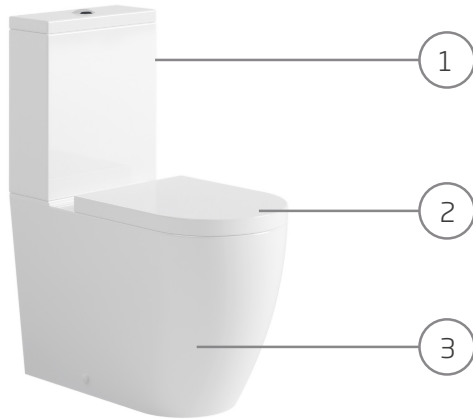

TECHNICAL DATA SHEET

Sky Close Coupled Fully Enclosed WC

R2

NO.	Description	Product Code	Fixings included	Gross Weight
1	Close Coupled Cistern	SN63CCC	YES	15KG
2	Soft Close Toilet Seat	SYSCTS	YES	2KG
3	Fully Enclosed CC WC	SY610CFP	YES	36KG

Floor Fixings

- 1. 2x Nylon Floor Bracket
- 2. 4x Stainless Steel Screws
- 3. 2x Nylon Screw Plugs
- 4. 2x Nylon Screw Collars
- 5. 2x Nylon Collar Caps (Metalic Finish)

Spare Code: SP11078

DIMENSIONS

DIAGRAMS NOT TO SCALE | ALL DIMENSIONS IN MM TOLERANCE OF ± 5 MM
ALL PRODUCTS CONFORM TO BRITISH STANDARDS

FAQs

Q - Where is the inlet valve?
A - Bottom inlet, back right of the pan.

Q - What is the flush volume?
A - 6/4L

Q - Can this pan be used with a side connection outlet pipe?
A - No

Q - Are there any other compatible seats?
A - No

Q - Is this WC rimless or box rim?
A - Rimless

Key Dimensions Descriptions	Key Dimensions (mm)
Front to Back Footprint	520mm
Left to Right Footprint	250mm
Bowl Front to Back	320mm
Bowl Left to Right	270mm
Pan Height	420mm
Pan Overall Front to Back	610mm
Centre Waste Outlet to Floor	180mm
Width of Void	180mm
Is there a Ceramic Brace Bar	No
Distance from Spigot to back of Pan	220mm