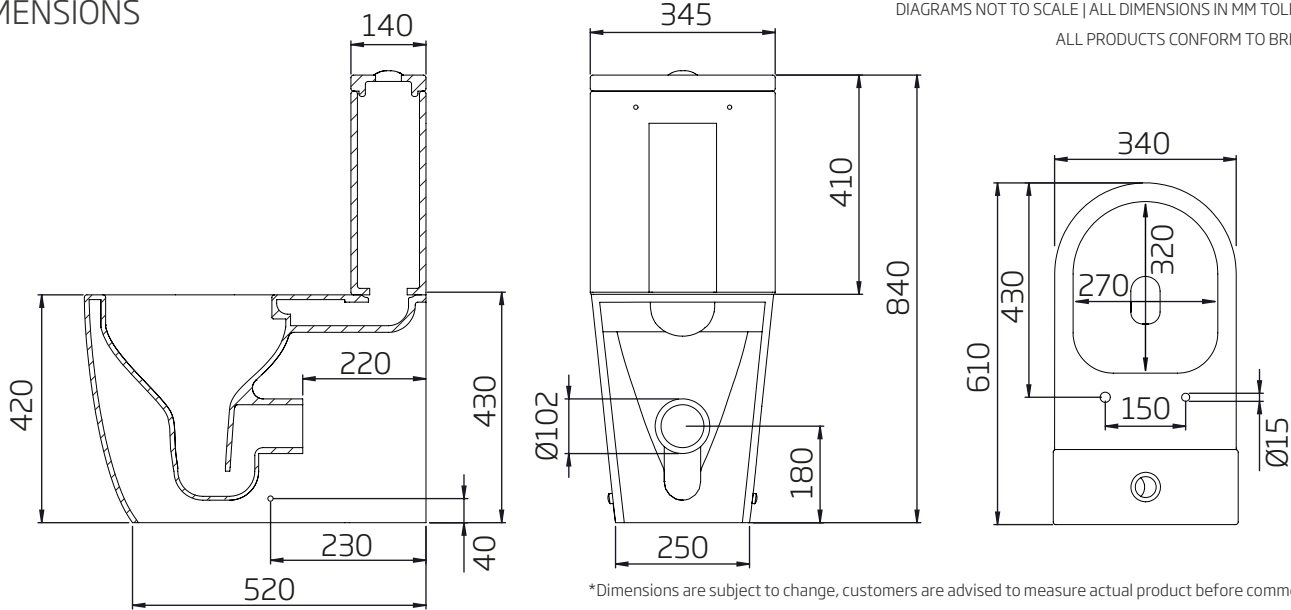

Floor Fixings

- 1. 2x Nylon Floor Bracket
- 2. 4x Stainless Steel Screws
- 3. 2x Nylon Screw Plugs
- 4. 2x Nylon Screw Collars
- 5. 2x Nylon Collar Caps (Metalic Finish)

Spare Code: SP11078

DIMENSIONS

DIAGRAMS NOT TO SCALE | ALL DIMENSIONS IN MM TOLERANCE OF ± 5 MM
ALL PRODUCTS CONFORM TO BRITISH STANDARDS

*Dimensions are subject to change, customers are advised to measure actual product before commencing installation.
**Fixing point dimensions are for guidance only. The positions of fixings must be checked when product is received.

FAQs

Q - Where is the inlet valve?
A - Bottom inlet, back right of the pan.

Q - What is the flush volume?
A - 6/4L

Q - Can this pan be used with a side connection outlet pipe?
A - No

Q - Are there any other compatible seats?
A - No

Q - Is this WC rimless or box rim?
A - Rimless

Key Dimensions Descriptions	Key Dimensions (mm)
Front to Back Footprint	520mm
Left to Right Footprint	250mm
Bowl Front to Back	320mm
Bowl Left to Right	270mm
Pan Height	420mm
Pan Overall Front to Back	610mm
Centre Waste Outlet to Floor	180mm
Width of Void	180mm
Is there a Ceramic Brace Bar	No
Distance from Spigot to back of Pan	220mm