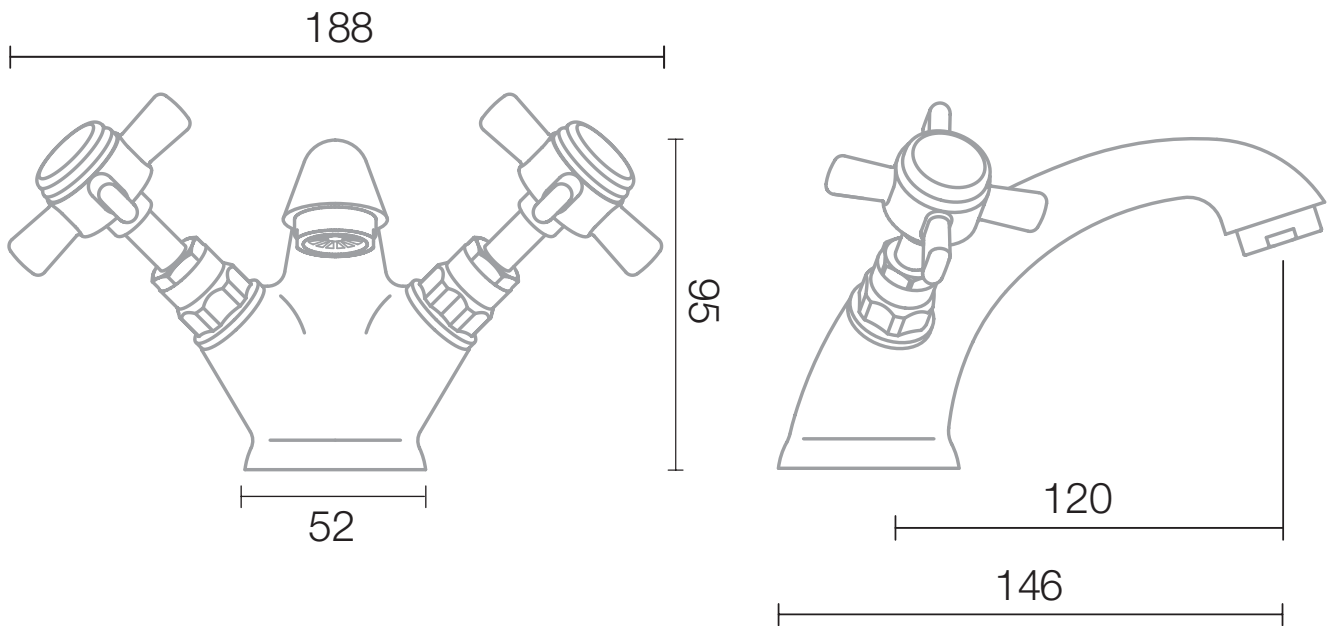

# Technical Data Sheet

Regatta Basin Mixer - TR1056

No.	Description	Code	Fixings Included
1	Regatta Basin Mixer	TR1056	YES

Min Pressure:	0.1bar
0.2bar	8.4 litres / min
0.3bar	10 litres / min
0.4bar	12.8 litres / min
0.5bar	18.3 litres / min
1bar	26.3 litres / min
2bar	32.3 litres / min

## Dimensions - TR1056

Diagrams not to scale. All dimensions in mm (tolerance of +/-5mm)

\*Dimensions are subject to change, customers are advised to measure actual product before commencing installation.

## FAQs

**What is the size of the tap tail connection?** The tap tails have a standard 1/2" BSP fixing.

**What bore is the tap tail?** The tails have a 10mm internal bore.

**What length are the tap tails?** The tails are 300mm in length.

**What size are the connections for the shower hose?** The threaded connections on the shower hose are a standard 1/2" BSP connection.