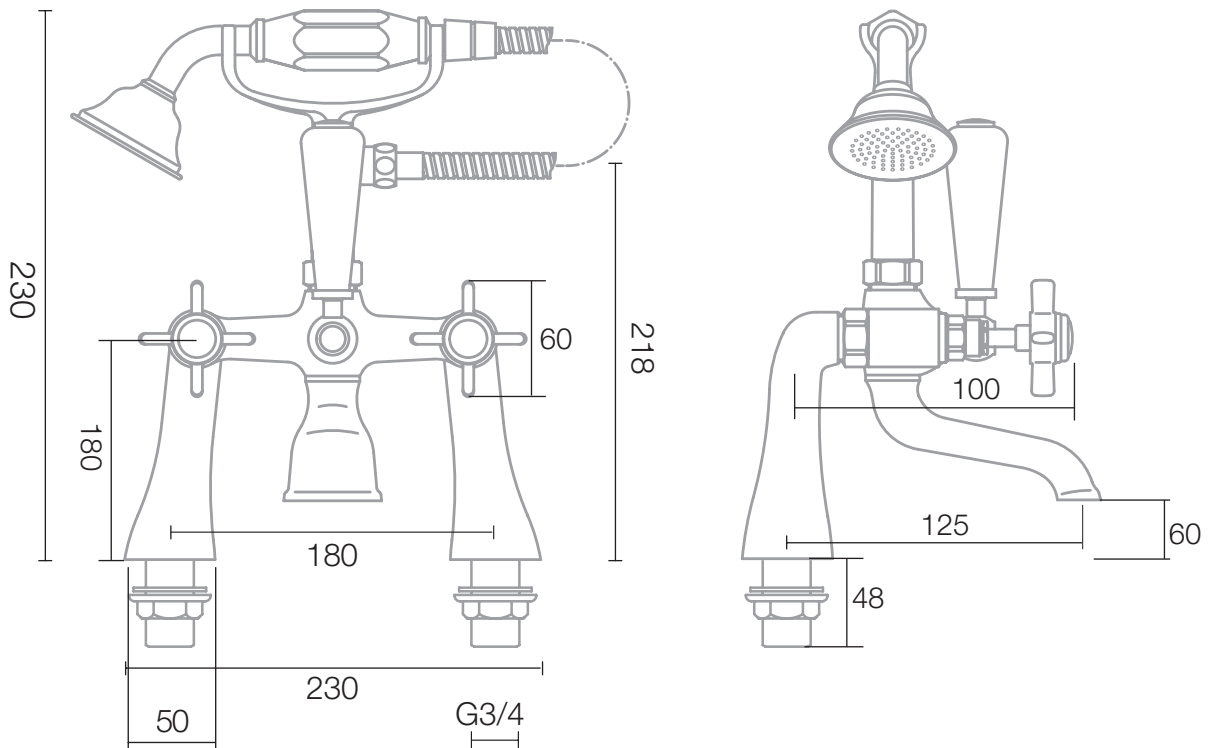

## FAQs

**Does the tap come fitted with an aerator?** No, there is no removable aerator in this product.

**What size plumbing fittings are needed for the threaded legs?** This product will work with standard 3/4" plumbing fittings.

# Technical Data Sheet

Regatta Bath Shower Mixer - TR1058

No.	Description	Code	Fixings Included
1	Regatta Bath Shower Mixer	TR1058	YES

Min Pressure:	0.2bar
0.2bar	12.6 litres / min
0.3bar	14.8 litres / min
0.4bar	19.3 litres / min
0.5bar	27.7 litres / min
1bar	36.5 litres / min

## Dimensions - TR1058

Diagrams not to scale. All dimensions in mm (tolerance of +/-5mm)

\*Dimensions are subject to change, customers are advised to measure actual product before commencing installation.