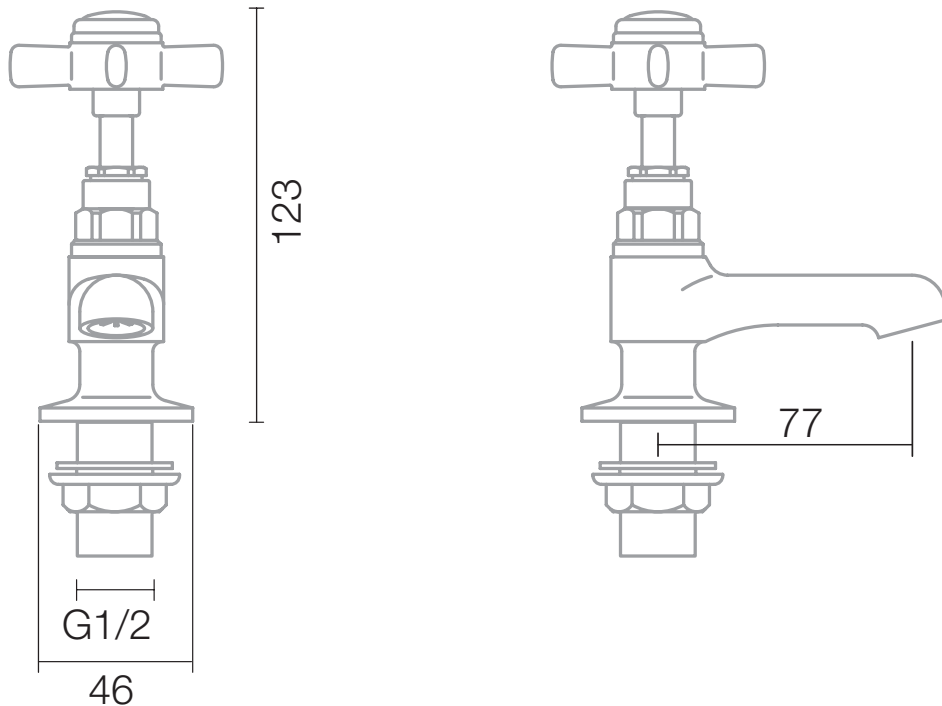

## FAQs

**What is the size of the tap tail connection?** The tap tails have a standard 1/2" BSP fixing.

**What bore is the tap tail?** The tails have a 10mm internal bore.

**What length are the tap tails?** The tails are 300mm in length.

# Technical Data Sheet

Regatta Mini Basin Mixer - TR1059

No.	Description	Code	Fixings Included
1	Regatta Mini Basin Mixer	TR1059	YES

Min Pressure:	0.1bar
0.2bar	13 litres / min
0.3bar	15.2 litres / min
0.4bar	19.5 litres / min
0.5bar	28.3 litres / min
1bar	36 litres / min

## Dimensions - TR1059

Diagrams not to scale. All dimensions in mm (tolerance of +/-5mm)

\*Dimensions are subject to change, customers are advised to measure actual product before commencing installation.

## Dimensions - TR1058

Diagrams not to scale. All dimensions in mm (tolerance of +/-5mm)

\*Dimensions are subject to change, customers are advised to measure actual product before commencing installation.